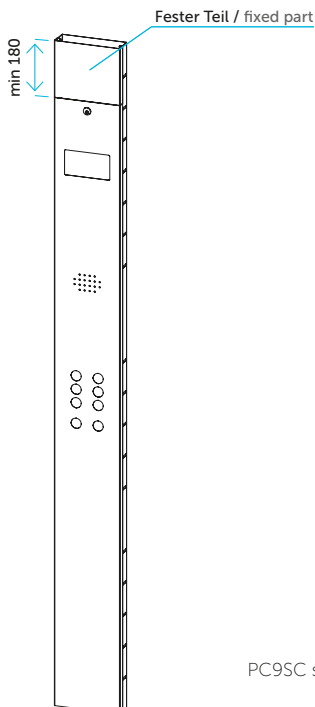

## MODELL PC9

Komplett individuell gestaltbares Paneel.

- Individuell gestaltbares Paneel, mit C- oder U-Profil.
- Stärke 1,2 oder 2 mm.
- Befestigung mit Schrauben.
- Kein Kasten nötig.
- Verfügbare Standardabmessung (s. Zeichnung).
- Ausführungen: Scotch Brite, Edelstahl glänzend, Gold glänzend oder satiniert.

## PC9 MODEL

Completely customizable column.

- Completely customizable column with a 'C' or 'U' profile.
- 1.2mm thickness of stainless/steel faceplate.
- Fixing by screws.
- Box behind is not necessary.
- Available finishes: scotch brite st/steel, mirror, gold pvd, gold pvd mirrored.
- A standard dimension is available (see the picture).

## PC9SC MODEL

Opening column with fixed superior part.

- Opening with system Vasistas and key.
- Weight 210mm and customizable height.
- Flush mounting or surface mounting.
- 1.2mm thickness of stainless/steel faceplate.
- Available finishes: scotch brite st/steel, mirror, gold pvd, gold pvd mirrored.