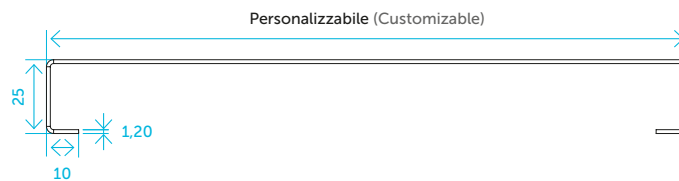

## MODELL PC9

Komplett individuell gestaltbares Paneel.

- Individuell gestaltbares Paneel, mit C- oder U-Profil.
- Stärke 1,2 oder 2 mm.
- Befestigung mit Schrauben.
- Kein Kasten nötig.
- Verfügbare Standardabmessung (s. Zeichnung).
- Ausführungen: Scotch Brite, Edelstahl glänzend, Gold glänzend oder satiniert.

## PC9 MODEL

Completely customizable column.

- Completely customizable column with a 'C' or 'U' profile.
- 1.2mm thickness of stainless/steel faceplate.
- Fixing by screws.
- Box behind is not necessary.
- Available finishes: scotch brite st/steel, mirror, gold pvd, gold pvd mirrored.
- A standard dimension is available (see the picture).

## PC9SC MODEL

Opening column with fixed superior part.

- Opening with system Vasistas and key.
- Weight 210mm and customizable height.
- Flush mounting or surface mounting.
- 1.2mm thickness of stainless/steel faceplate.
- Available finishes: scotch brite st/steel, mirror, gold pvd, gold pvd mirrored.