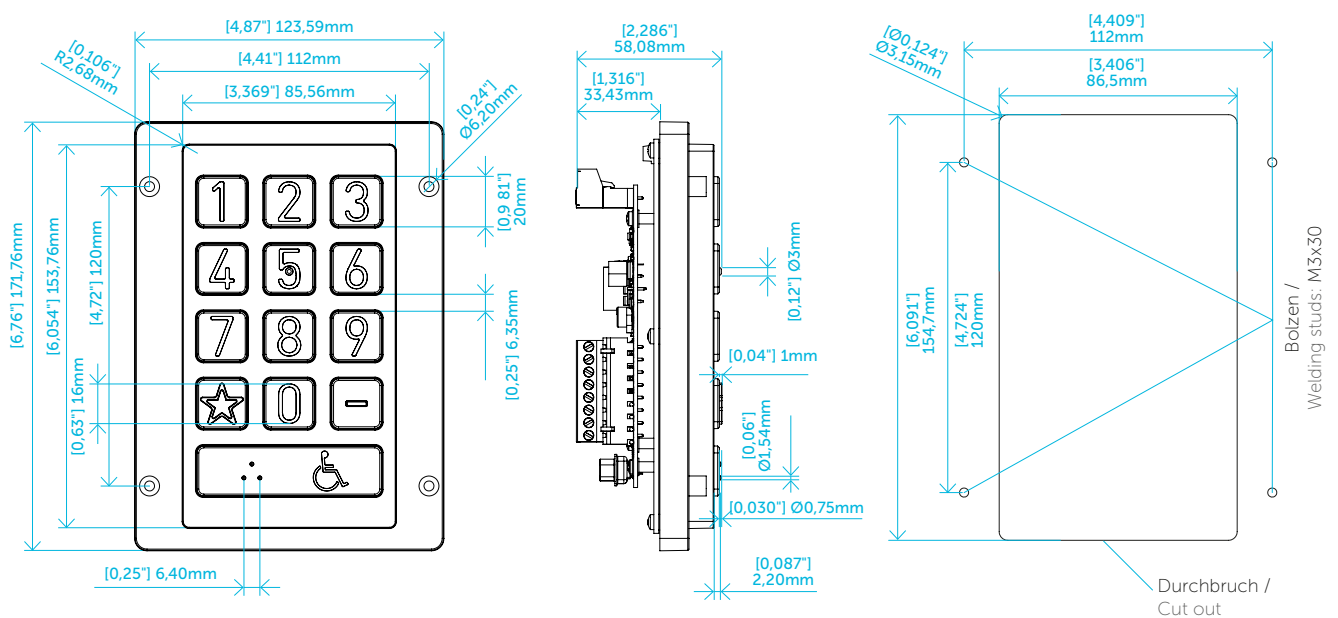

TECHNISCHE DATEN / TECHNICAL FEATURES

- Anschluss / Connection: RS485/USB.
- Stromversorgung / Power Supply: 12- 24 VDC.
- Lebensdauer / Durability: 3,000,000 operat. min.
- Betätigungskraft / Operating force: 1.27 N (130 gf).

STANDARD
MODEL

SPECIAL
Accessibility design
model

Schwarze Version /
black version

Schwarze Version
goldene Ziffern /
black version with
gold legends

ABMESSUNGEN / DIMENSIONS

STANDARD MODEL

SPECIAL

Accessibility design model