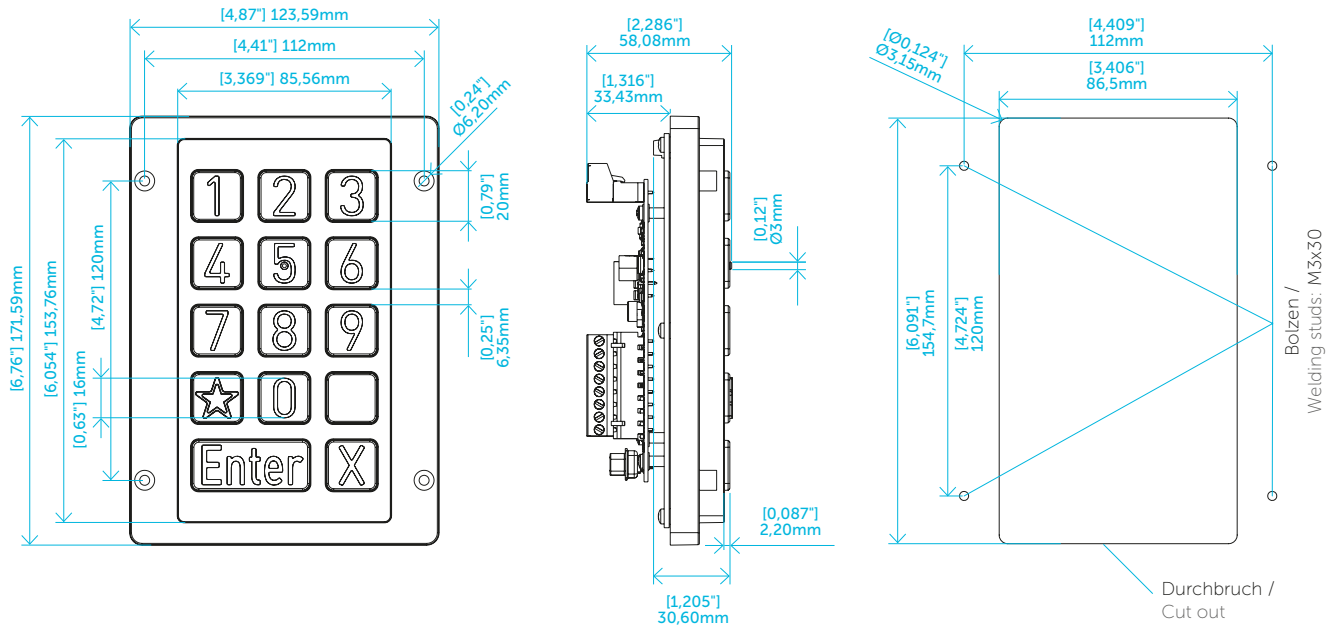

TECHNISCHE DATEN / TECHNICAL FEATURES

- Anschluss / Connection: RS485/USB.
- Stromversorgung / Power Supply: 12- 24 VDC.
- Lebensdauer / Durability: 3,000,000 operat. min.
- Betätigungskraft / Operating force: 1.27 N (130 gf).

STANDARD
MODEL

SPECIAL
Accessibility design
model

Schwarze Version /
black version

Schwarze Version
goldene Ziffern /
black version with
gold legends

ABMESSUNGEN / DIMENSIONS

STANDARD MODEL

SPECIAL

Accessibility design model