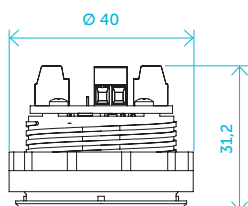

РАЗМЕРЫ / DIMENSIONS

MAIN FEATURES

- Body: vandal proof zamak push button in compliance with the UNI EN 81-71 standard for class 2.
- Bezels and pressel colour: chrome or gold.
- Pressel: damage free plastic with stainless steel AISI 304 or gold/black pvd coated finishes; raised legend(s).
- Mounting: the button is put into the cutout ($\varnothing 32,2$) from the front and fixed by threaded ring.
- Faceplate Thickness: 0,7 mm to 5 mm suitable for mounting on faceplates.
- Contacts: 1 micro switch o 2 micro switches.
- Wiring: PIN or pre-wired connectors (AMP, JST or minispox).
- Illumination: Led 12V o 24V DC 30mA.
- Stroke: 1,2 mm.
- Avg. life: 2.000.000 activations.
- Degree of protection: IP54.
- Finishes: blasted stainless steel, gold bead blasted, black bead blasted.